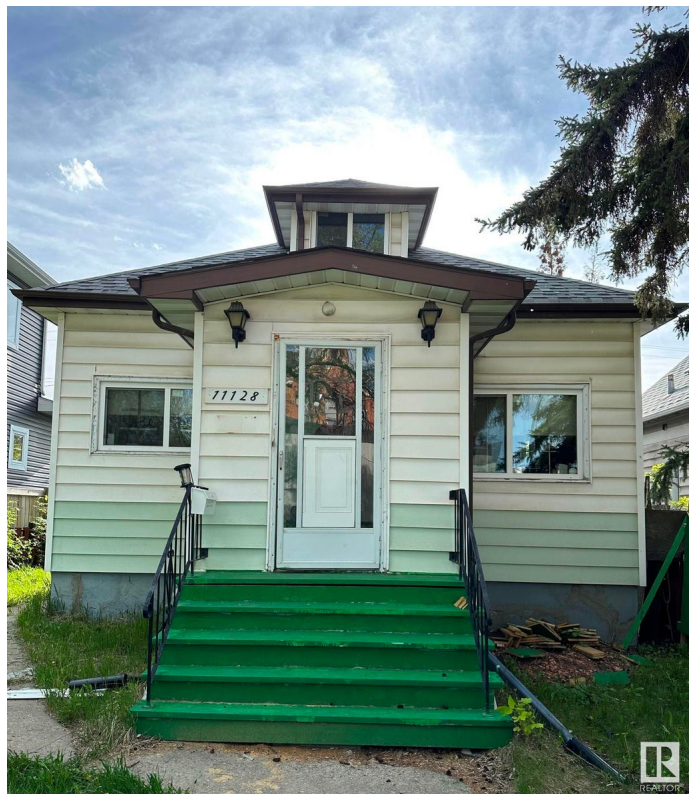

$299,999 - 11128 95a Street, Edmonton

MLS® #E4419278

$299,999

3 Bedroom, 2.00 Bathroom, 898 sqft
Single Family on 0.00 Acres

Alberta Avenue, Edmonton, AB

This home is conveniently located in north central Edmonton with easy access to The Royal Alex Hospital, NAIT, Kingsway, Stadium, Little Italy, Central Edmonton, & across the Street From Edmonton Norwood School. The rear section of home does not have permits. The right visionary will see the Potential of Renovating this home Everything is there: Utilities, Basement, Main Floor, 1/2 storey, No Garage so you can Build something amazing. Act early SELLER may increase asking price quickly.

Built in 1915

Essential Information

MLS® #	E4419278
Price	$299,999
Bedrooms	3
Bathrooms	2.00
Full Baths	2
Square Footage	898
Acres	0.00
Year Built	1915
Type	Single Family
Sub-Type	Detached Single Family
Style	Bungalow
Status	Active

Community Information