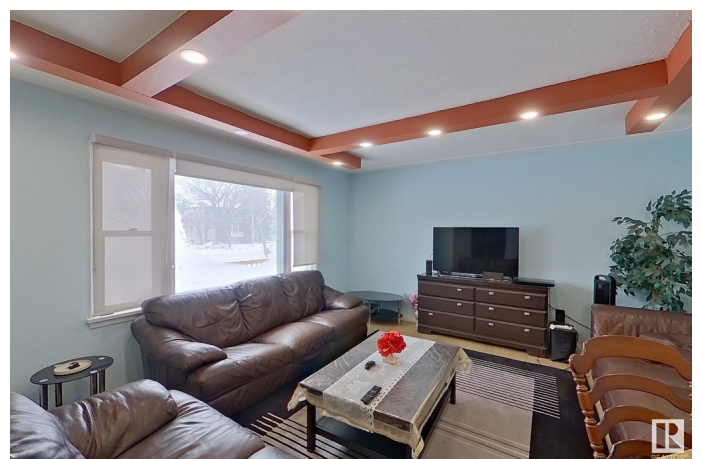

$429,900 - 7928 82 Ave, Edmonton

MLS® #E4420389

$429,900

4 Bedroom, 2.00 Bathroom, 981 sqft
Single Family on 0.00 Acres

Idylwylde, Edmonton, AB

This raised bungalow, ideally situated just steps from the new LRT, offers a prime location with exceptional value on a generous lot. Featuring total 4 bedrooms 2 bed rooms on main level and 2 bed rooms in the basement, 2 bathrooms, and a FULLY FINISHED BASEMENT with a SEPERATE SIDE ENTRANCE. Recent upgrades include granite counter tops and energy-efficient furnace, new hot water tank, and modern vinyl flooring, ensuring comfort and low maintenance. The property's strategic location near Bonnie Doon shopping center, the University of Alberta, and a recreational center makes it an easy access to key amenities.

Built in 1954

Essential Information

MLS® #	E4420389
Price	$429,900
Bedrooms	4
Bathrooms	2.00
Full Baths	2
Square Footage	981
Acres	0.00
Year Built	1954
Type	Single Family